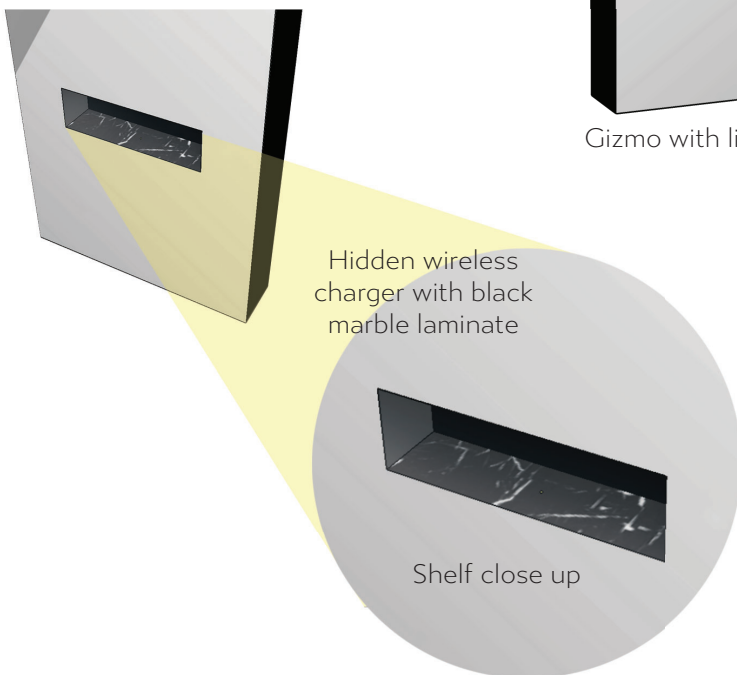

## GIZMO 8' STYLING STATION

Gizmo Styling Station comes in three variations. Each version is wall mounted and includes a cubby shelf with invisible, wireless cell phone charger. Shelf is in a faux black marble, sides are in black gloss laminate. Front of unit is all mirror.

Gizmo without light

Gizmo with lighting

Gizmo EXTRA

Hidden wireless  
charger with black  
marble laminate

Shelf close up