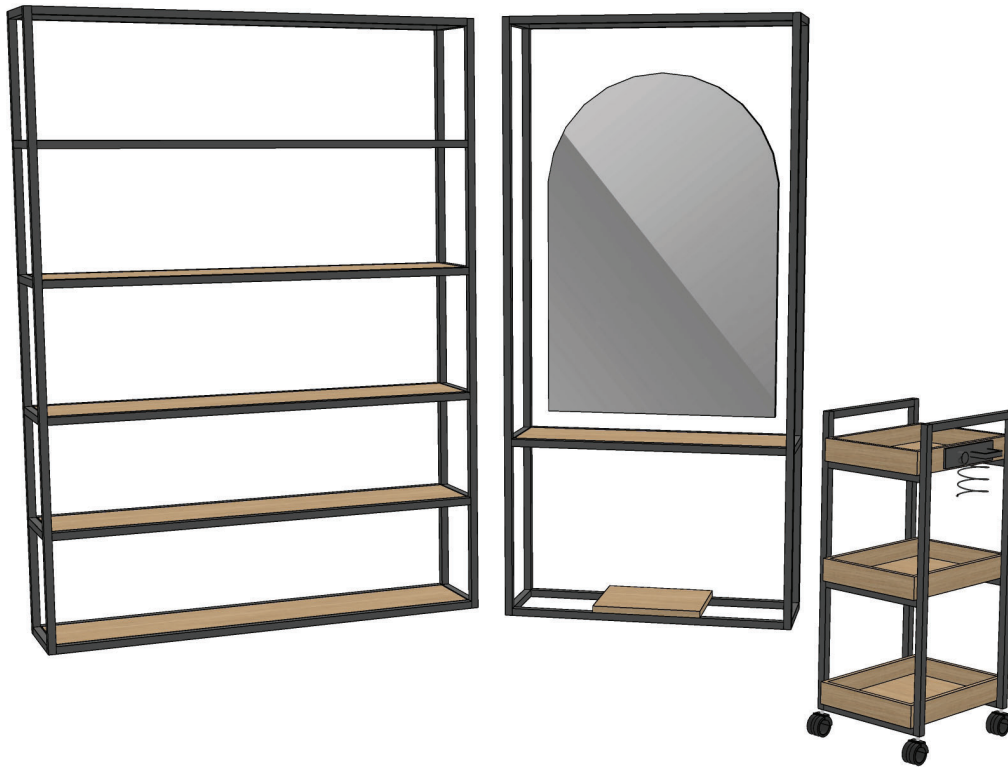

# STYLING STATIONS

## SOULMATE COLLECTION

Soulmate collection features a 48" floating retail unit with 5 shelves, a 32" styling station in various combinations and a matching mobile trolley to conveniently hold all your tools.

### Mix & match for the perfect combination!

Choose from: frameless floating arched mirror or rectangular mirror with matching metal frame.

Drawer or no drawer

Upper metal frame or open, unframed

(Every combination comes with purse shelf and one hot tool holder)