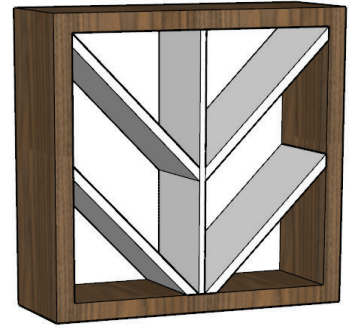

WET STATION

SLIM JIM, EUFEMIA & CHEVRON SHAMPOO STATIONS

Cabinet
on side for
towels

SLIM JIM

1' - 9" wide

Slim Jim Compact Wet Station available in all black commodity laminate or black with contrasting wood finish as shown above. Includes shelf and well for shampoo bottles behind sink.

Works well with model #100, #10, & #1789. Can also customize cabinet to fit other bowls.

EUFEMIA

2' - 3" wide

Eufemia Compact Wet Station available in all black commodity laminate or black with contrasting wood finish as shown above. Includes convenient compartment for products behind sink and towel cabinet on the side.

Works well with model #100, #10, & #1789. Can also customize cabinet to fit other bowls.

CHEVRON

2' - 3" wide

Chevron Compact Wet Station available in all black commodity laminate or black with contrasting wood finish as shown above. Includes chevron style towel shelf and well for shampoo bottles behind sink.