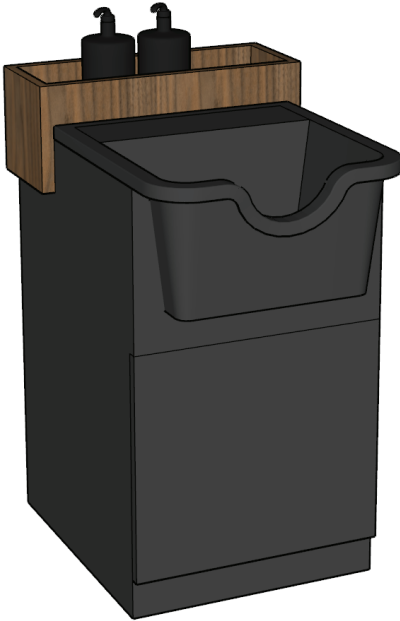

WET STATION

SLIM JIM, EUFEMIA & CHEVRON SHAMPOO STATIONS

Cabinet
on side for
towels

SLIM JIM

1' - 9" wide

Slim Jim Compact Wet Station available in all black commodity laminate or black with contrasting wood finish as shown above. Includes shelf and well for shampoo bottles behind sink.

Works well with model #100, #10, & #1789. Can also customize cabinet to fit other bowls.

EUFEMIA

2' - 3" wide

Eufemia Compact Wet Station available in all black commodity laminate or black with contrasting wood finish as shown above. Includes convenient compartment for products behind sink and towel cabinet on the side.

Works well with model #100, #10, & #1789. Can also customize cabinet to fit other bowls.

CHEVRON

2' - 3" wide

Chevron Compact Wet Station available in all black commodity laminate or black with contrasting wood finish as shown above. Includes chevron style towel shelf and well for shampoo bottles behind sink.