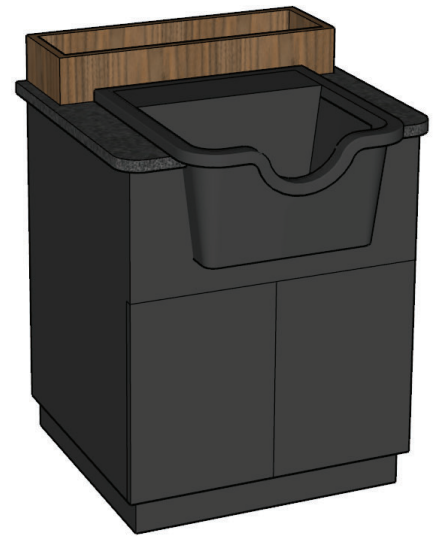

WET STATION

SLIM JIM, EUFEMIA & CHEVRON SHAMPOO STATIONS

Cabinet
on side for
towels

SLIM JIM

1' - 9" wide

Slim Jim Compact Wet Station available in all black commodity laminate or black with contrasting wood finish as shown above. Includes shelf and well for shampoo bottles behind sink.

Works well with model #100, #10, & #1789. Can also customize cabinet to fit other bowls.

EUFEMIA

2' - 3" wide

Eufemia Compact Wet Station available in all black commodity laminate or black with contrasting wood finish as shown above. Includes convenient compartment for products behind sink and towel cabinet on the side.

Works well with model #100, #10, & #1789. Can also customize cabinet to fit other bowls.

CHEVRON

2' - 3" wide

Chevron Compact Wet Station available in all black commodity laminate or black with contrasting wood finish as shown above. Includes chevron style towel shelf and well for shampoo bottles behind sink.