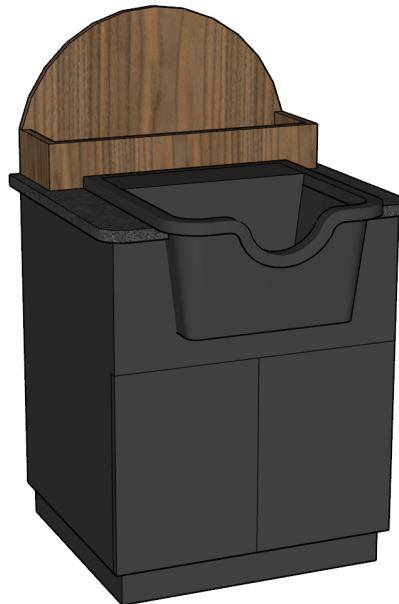

WET STATION

SLIM JIM, EUFEMIA & CHEVRON SHAMPOO STATIONS

Cabinet
on side for
towels

SLIM JIM

1' - 9" wide

Slim Jim Compact Wet Station available in all black commodity laminate or black with contrasting wood finish as shown above. Includes shelf and well for shampoo bottles behind sink.

Works well with model #100, #10, & #1789. Can also customize cabinet to fit other bowls.

EUFEMIA

2' - 3" wide

Eufemia Compact Wet Station available in all black commodity laminate or black with contrasting wood finish as shown above. Includes convenient compartment for products behind sink and towel cabinet on the side.

Works well with model #100, #10, & #1789. Can also customize cabinet to fit other bowls.

CHEVRON

2' - 3" wide

Chevron Compact Wet Station available in all black commodity laminate or black with contrasting wood finish as shown above. Includes chevron style towel shelf and well for shampoo bottles behind sink.