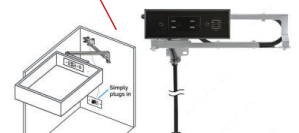

Concealed garbage pail behind faux drawers. Simply press the foot pedal and watch door and garbage pail swing open. No hands required.

Door for plumbing access