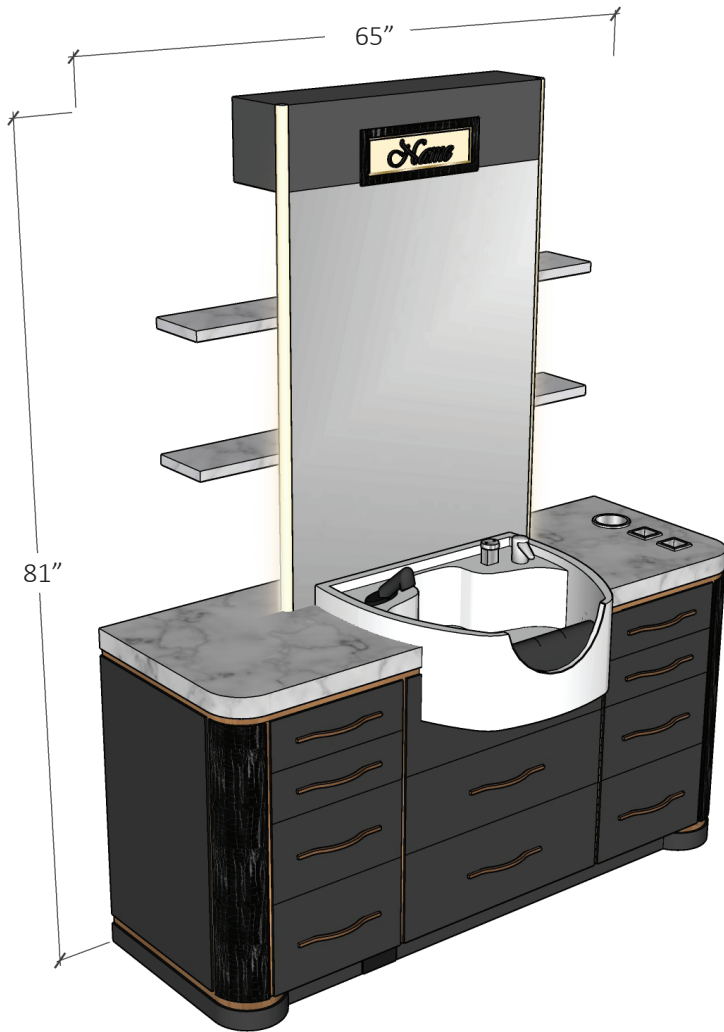

BARBER

OTIS BARBER STATION

Otis Barber Station cabinet and mirror with shelves includes one blow dryer holder and two clipper holders, 6 drawers, one smaller cabinet on the left and one larger open cabinet under sink. Custom name, number or logo can be created please inquire within.

BOWL NOT INCLUDED. Works well with Majolica Porto Shampoo Bowl, can also be customized to fit other bowls.

Concealed garbage pail behind faux drawers. Simply press the foot pedal and watch door and garbage pail swing open. No hands required.

Door for plumbing access

Interior duplex