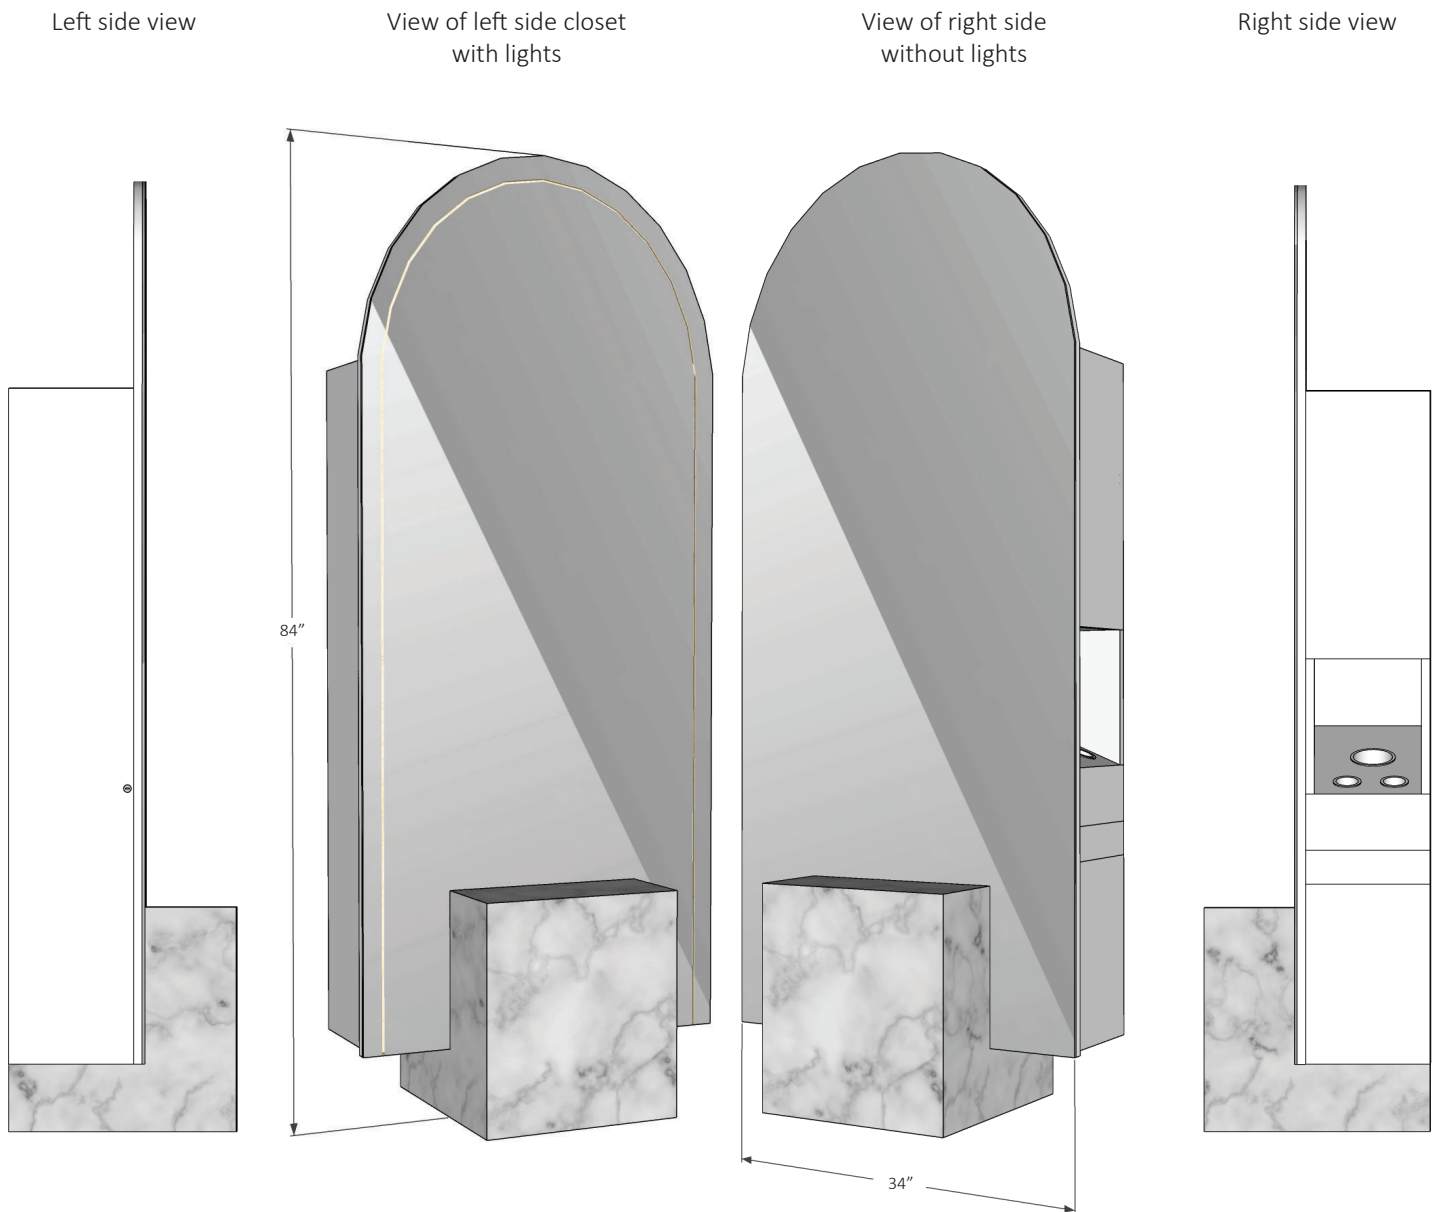

# STYLING STATIONS

## ARCHI STYLING STATION

This elegant wall mount styling station comes with everything you need! Left side comes with full length closet with three adjustable shelves and one coat hook. Door is push to open with lock. Right side houses all your tools and supplies. Top cabinet comes with one adjustable shelf, middle section features pull out hot toll holder, one scissor drawer and a lower cabinet for additional storage. Available in commodity or premium laminate finish. Also available with invisible wireless phone charger for guests.