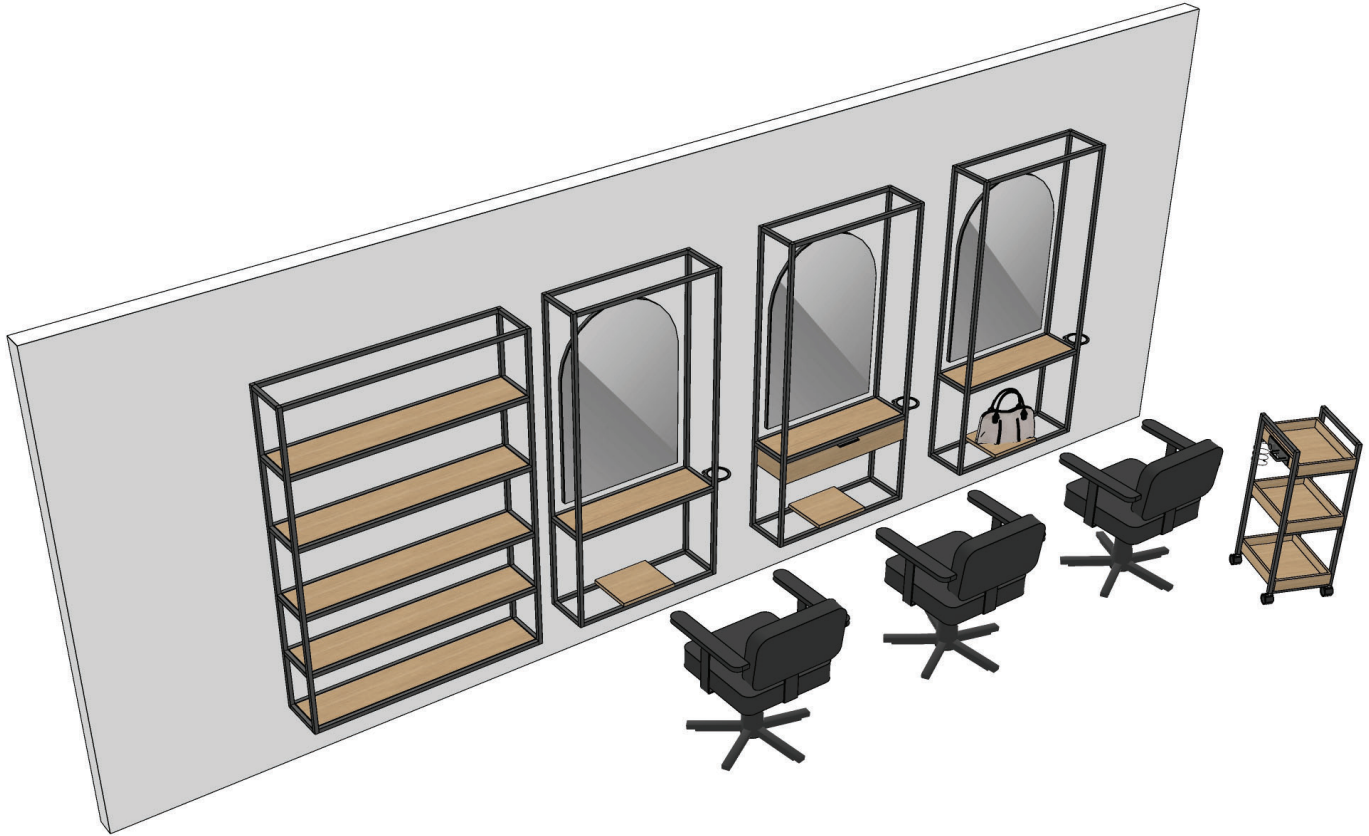

STYLING STATIONS

SOULMATE TROLLEY

Soulmate Trolley with sturdy matt black metal frame comes with matt black metal blow dryer holder and hot tool holder and three fixed trays.

14" wide, 15 1/2" deep, 36" tall

Your choice of laminate colour

Image of hot
tool holder